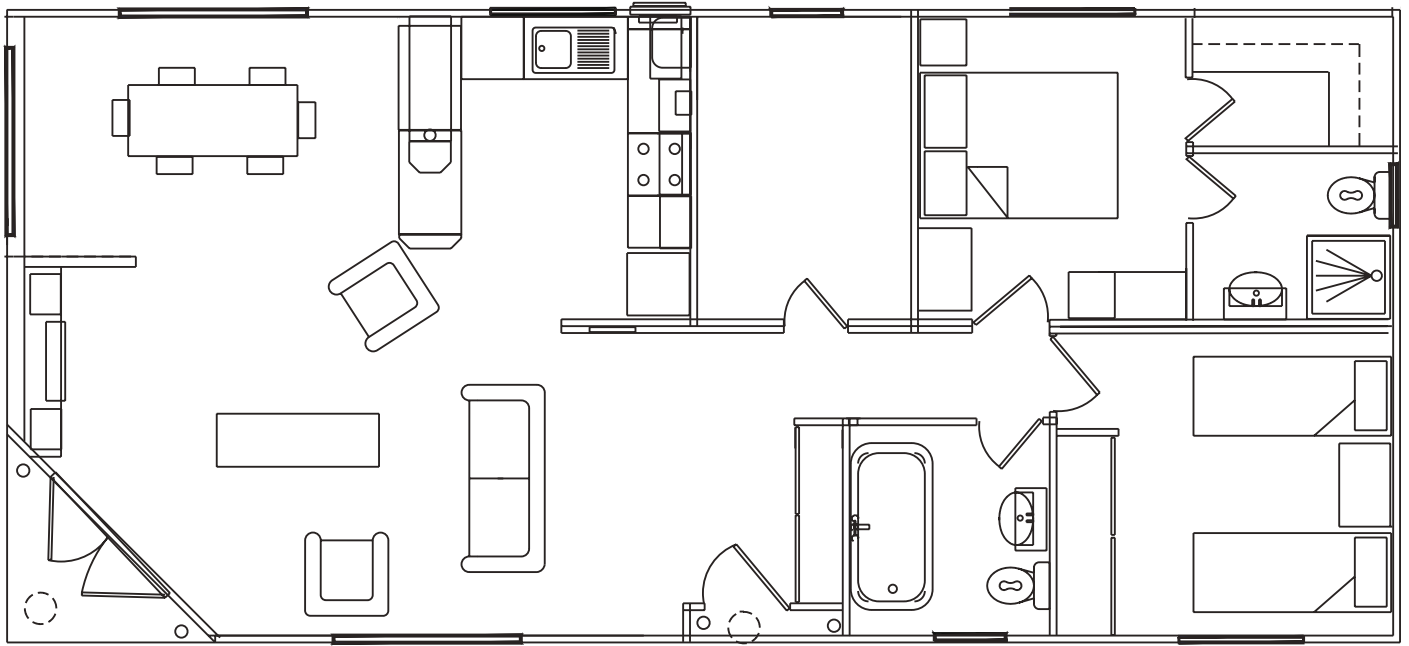

# Forest Lodge

---

36' x 20' 2 Bedroom

40' x 20' 2 Bedroom

# Forest Lodge

---

42' x 20' 2 Bedroom

# Forest Lodge Executive

---

36' x 20' 2 Bedroom

40' x 20' 2 Bedroom

# Forest Lodge Executive

---

44' x 20' 2 Bedroom