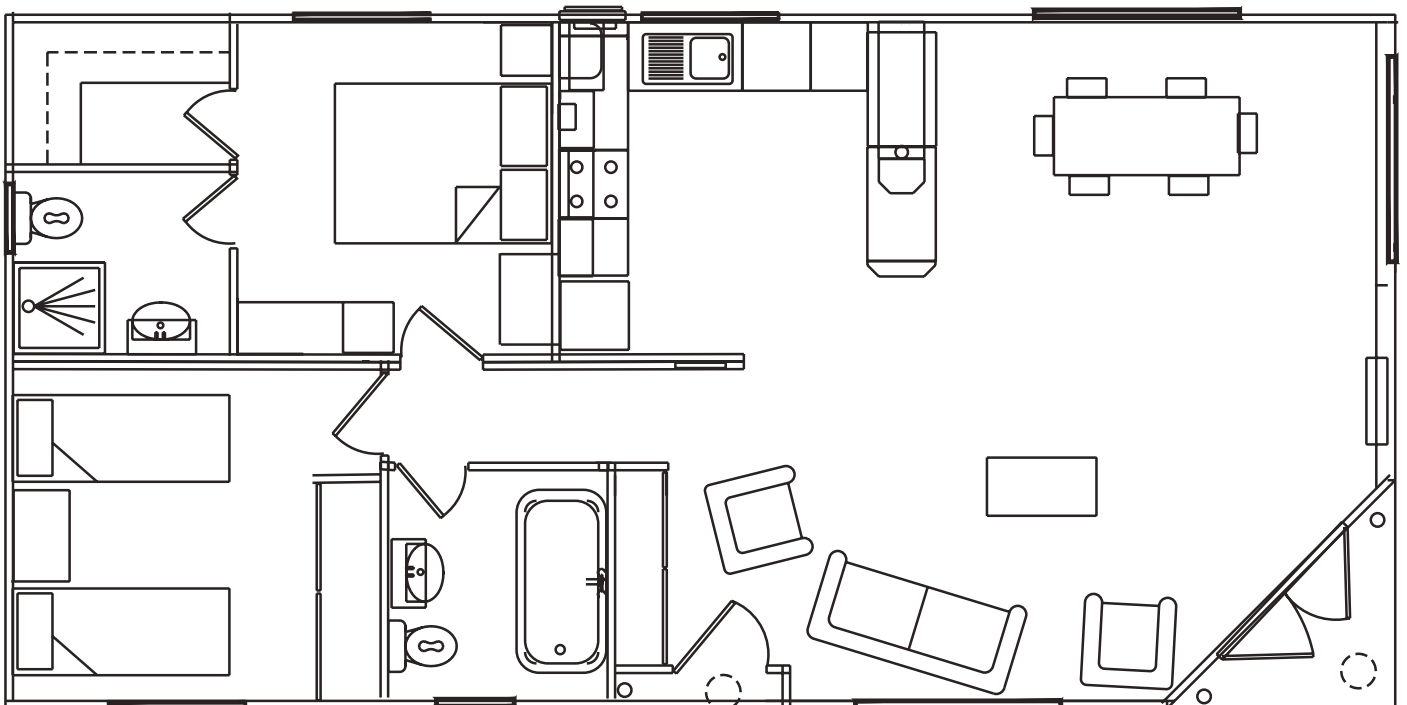

# Forest Lodge

---

36' x 20' 2 Bedroom

40' x 20' 2 Bedroom

# Forest Lodge

---

42' x 20' 2 Bedroom

# Forest Lodge Executive

---

36' x 20' 2 Bedroom

40' x 20' 2 Bedroom

# Forest Lodge Executive

---

44' x 20' 2 Bedroom