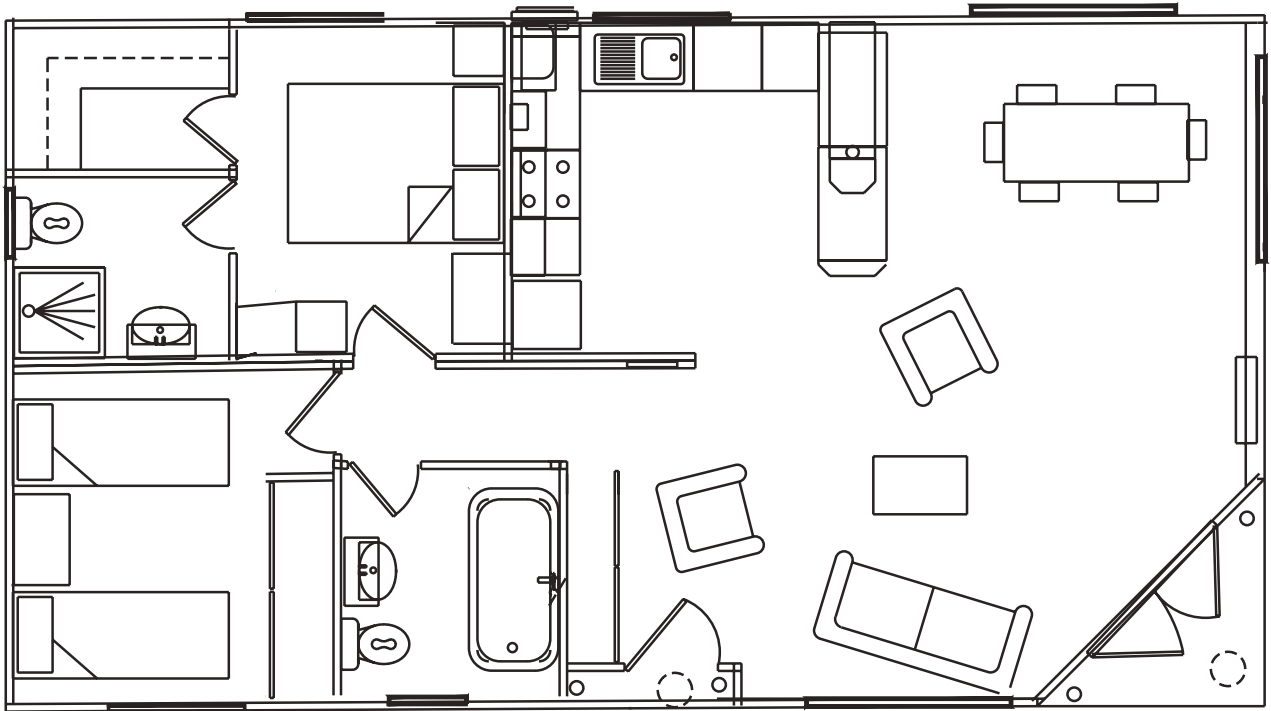

# Forest Lodge

---

36' x 20' 2 Bedroom

40' x 20' 2 Bedroom

# Forest Lodge

---

42' x 20' 2 Bedroom

# Forest Lodge Executive

---

36' x 20' 2 Bedroom

40' x 20' 2 Bedroom

# Forest Lodge Executive

---

44' x 20' 2 Bedroom