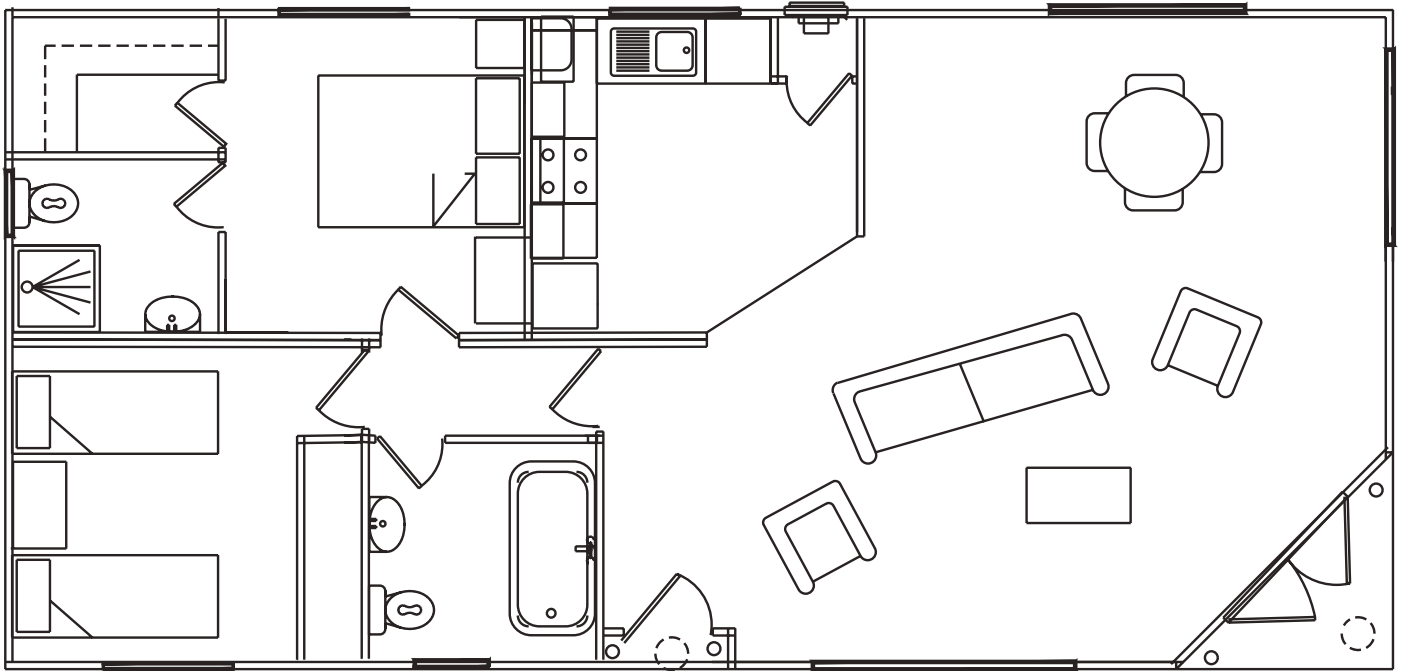

# Forest Lodge

---

36' x 20' 2 Bedroom

40' x 20' 2 Bedroom

# Forest Lodge

---

42' x 20' 2 Bedroom

# Forest Lodge Executive

---

36' x 20' 2 Bedroom

40' x 20' 2 Bedroom

# Westcountry Lodge

---

42' x 20' 2 Bedroom