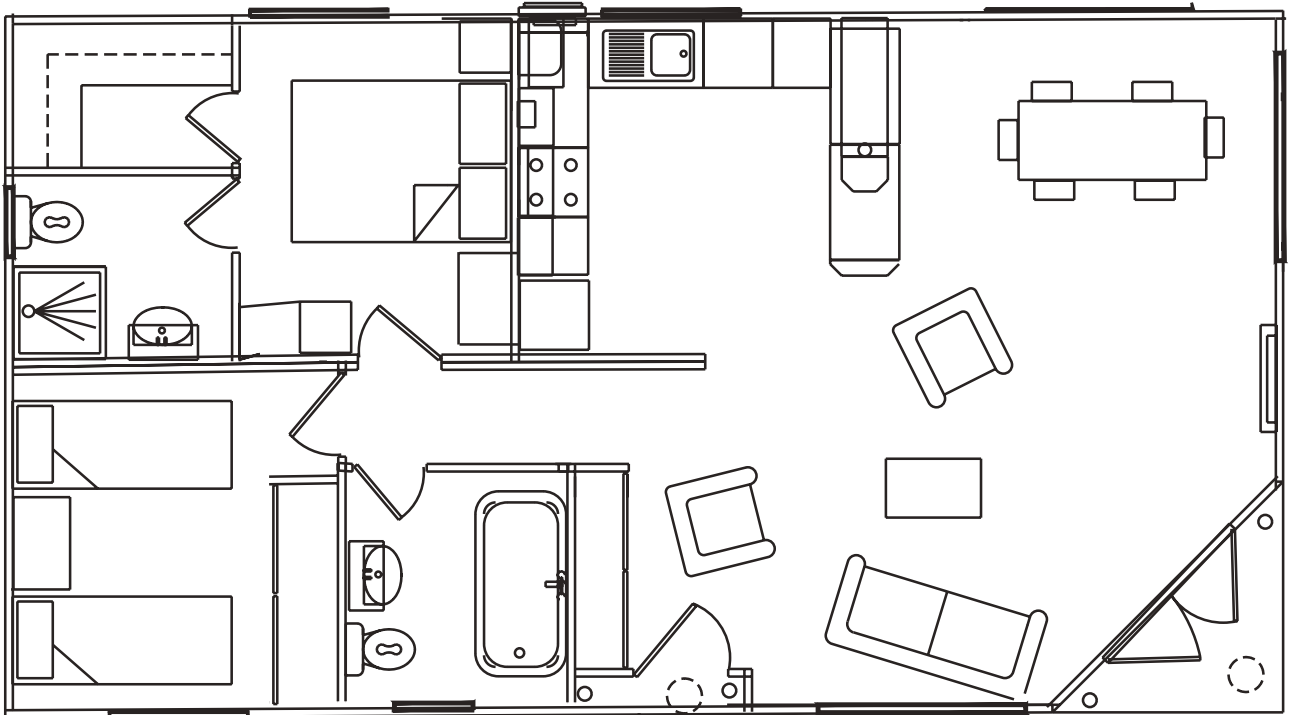

# Forest Lodge

---

36' x 20' 2 Bedroom

40' x 20' 2 Bedroom

# Forest Lodge Executive

---

36' x 20' 2 Bedroom

40' x 20' 2 Bedroom

# Forest Lodge Executive

---

44' x 20' 2 Bedroom

# Forest Lodge Special

---

36' x 20' 2 Bedroom

40' x 20' 2 Bedroom