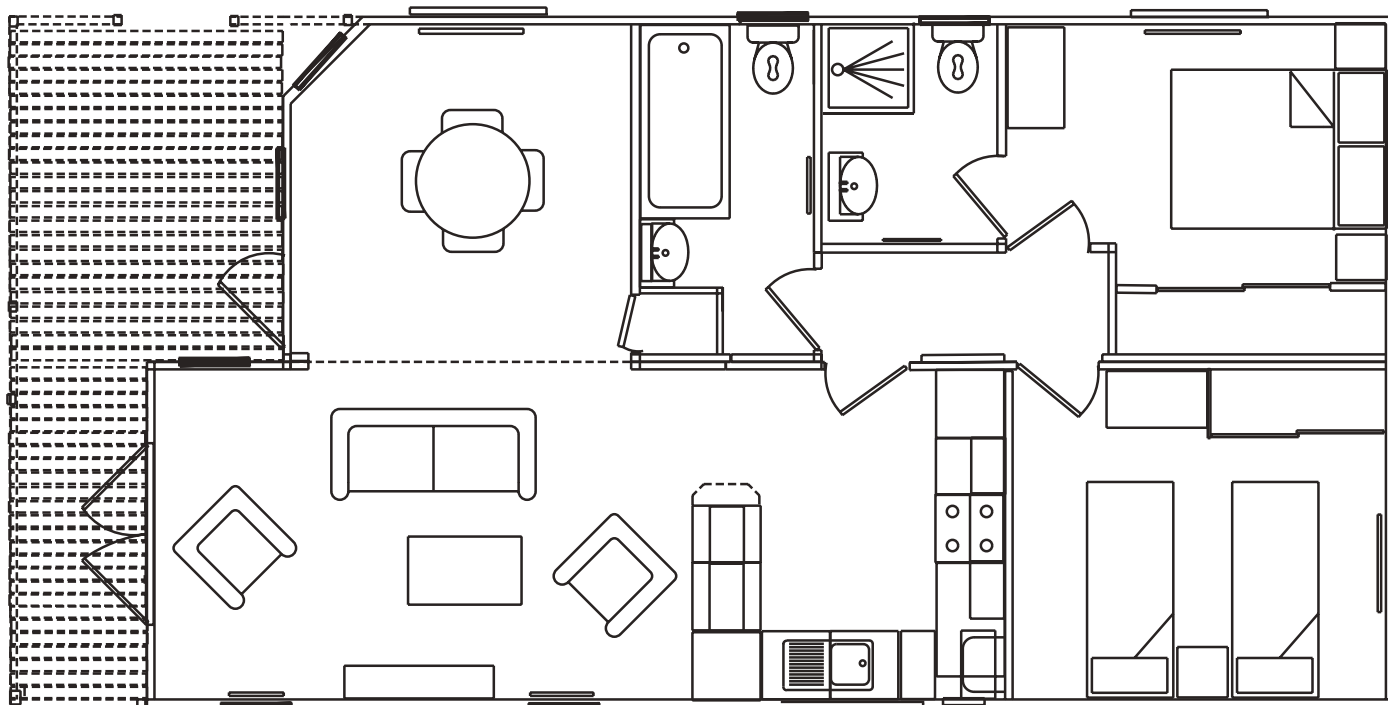

# Sycamore Lodge

---

46' x 20' 3 Bedroom

48' x 20' 2 Bedroom

# Sycamore Lodge

---

50' x 22' 3 Bedroom

# Westcountry Lodge

38' x 20' 2 Bedroom

40' x 20' 2 Bedroom

# Westcountry Lodge

---

42' x 20' 2 Bedroom