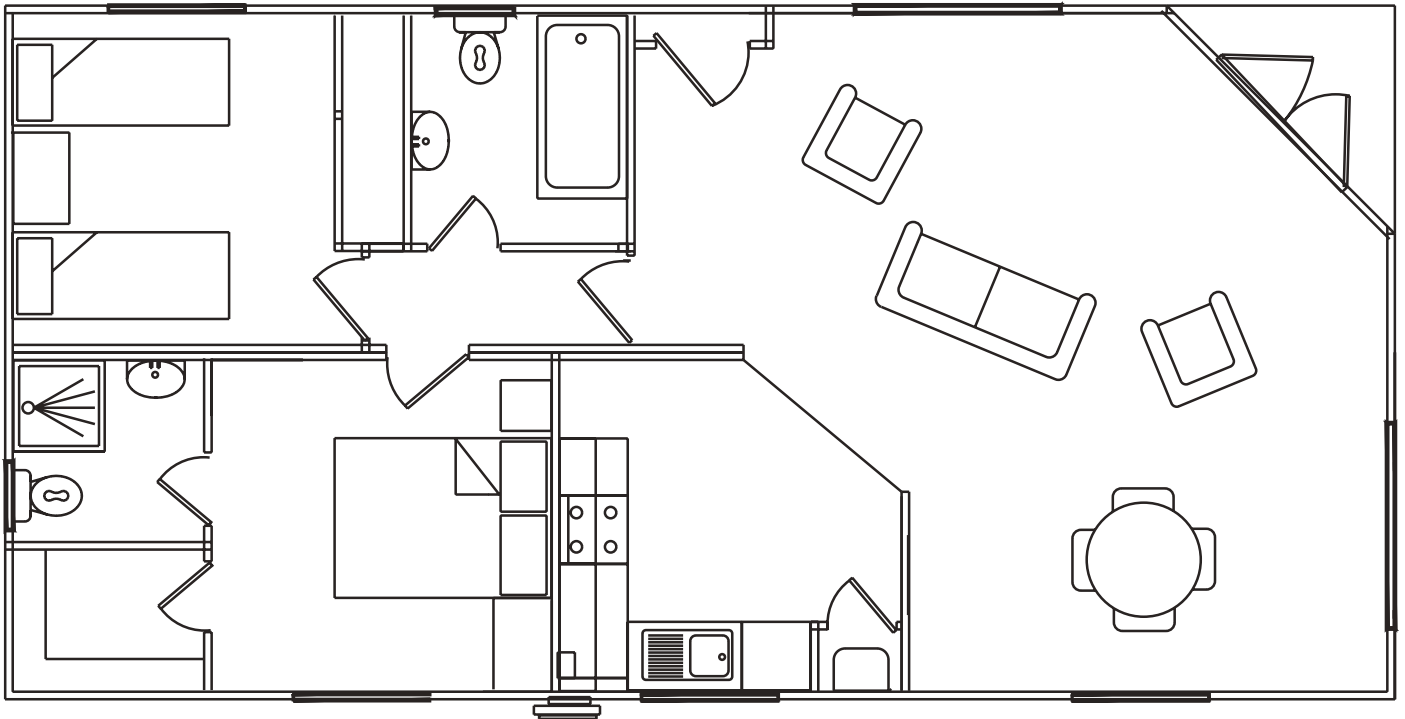

# Forest Lodge

---

36' x 20' 2 Bedroom

40' x 20' 2 Bedroom

# Forest Lodge

---

42' x 20' 2 Bedroom

# Forest Lodge Executive

---

36' x 20' 2 Bedroom

40' x 20' 2 Bedroom

# Westcountry Lodge

38' x 20' 2 Bedroom

40' x 20' 2 Bedroom