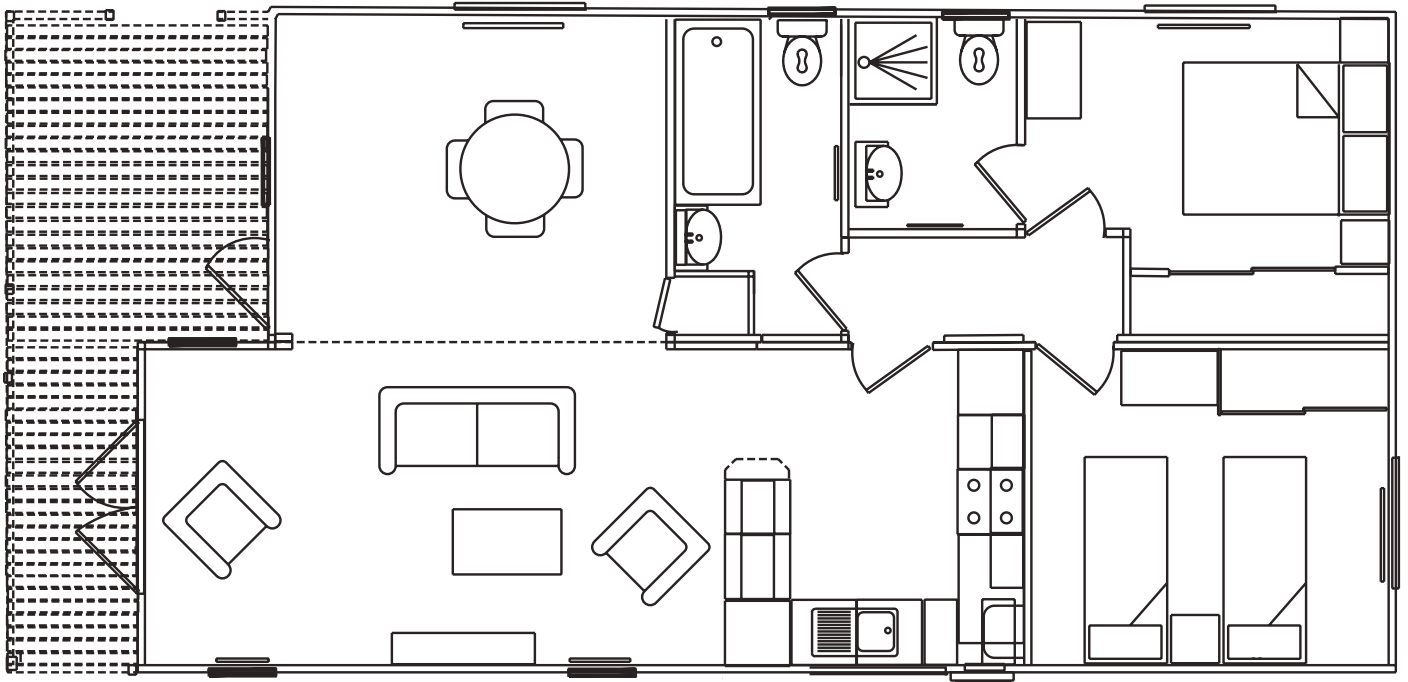

# Sycamore Lodge

---

46' x 20' 3 Bedroom

48' x 20' 2 Bedroom

# Sycamore Lodge

---

50' x 22' 3 Bedroom

# Westcountry Lodge

38' x 20' 2 Bedroom

40' x 20' 2 Bedroom

# Westcountry Lodge

---

42' x 20' 2 Bedroom