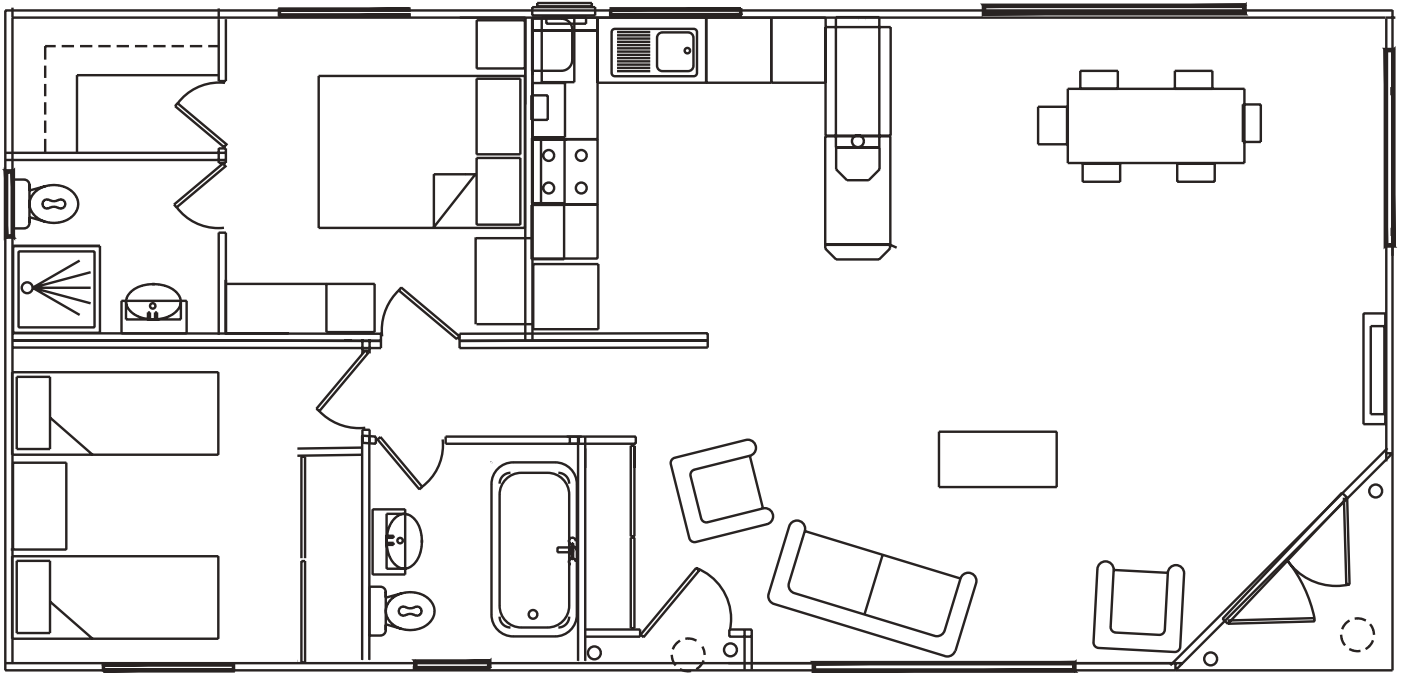

# Forest Lodge Special

---

36' x 20' 2 Bedroom

40' x 20' 2 Bedroom

# Forest Lodge Special

42' x 20' 2 Bedroom

43' x 22' 2 Bedroom

# Silverton Lodge

---

38' x 20' 2 Bedroom

40' x 20' 2 Bedroom

# Silverton Lodge

44' x 20' 2 Bedroom

45' x 20' 2 Bedroom