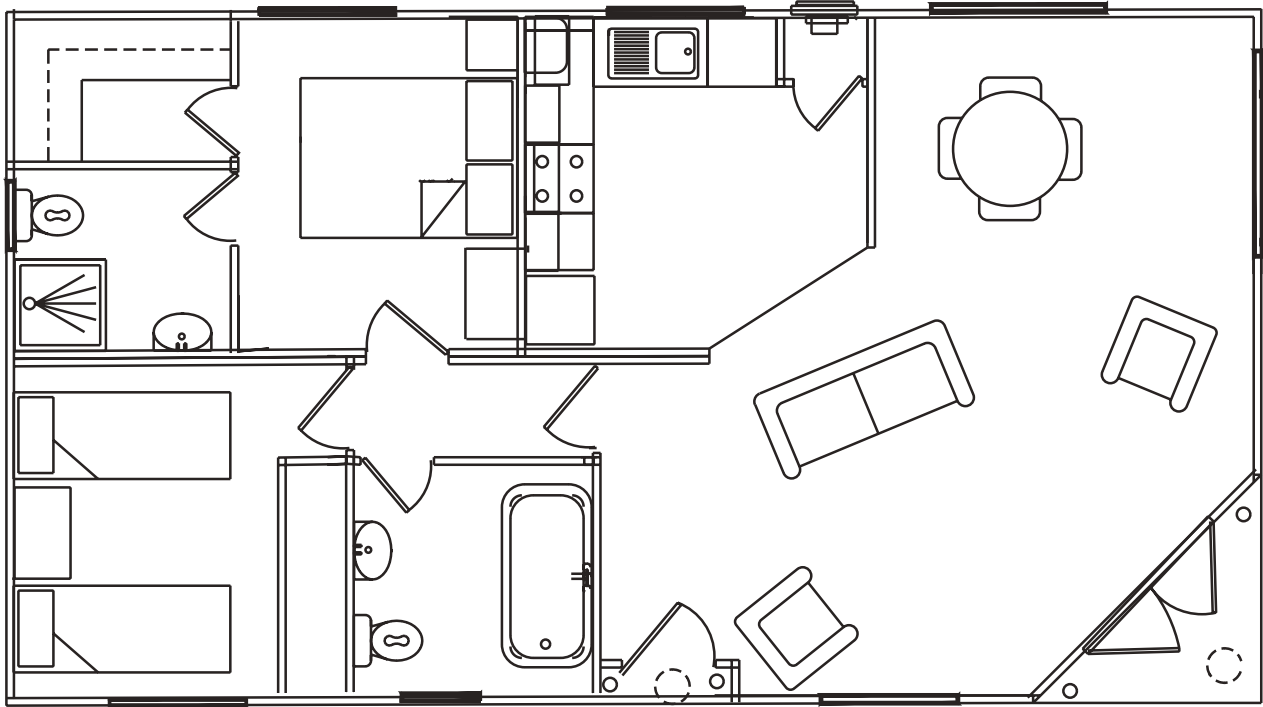

# Forest Lodge

---

36' x 20' 2 Bedroom

40' x 20' 2 Bedroom

# Forest Lodge

---

42' x 20' 2 Bedroom

# Forest Lodge Executive

---

36' x 20' 2 Bedroom

40' x 20' 2 Bedroom

# Westcountry Lodge

---

42' x 20' 2 Bedroom