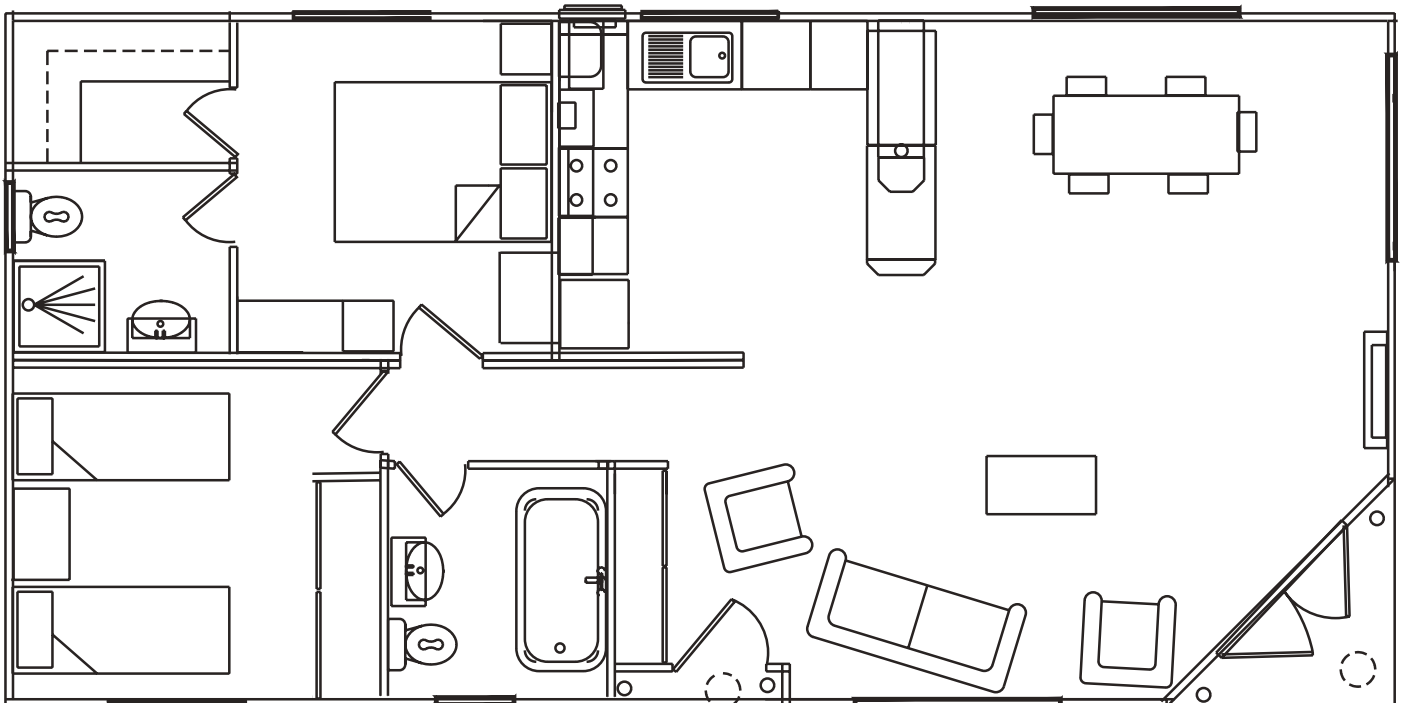

# Forest Lodge Executive

---

36' x 20' 2 Bedroom

40' x 20' 2 Bedroom

# Forest Lodge Executive

---

44' x 20' 2 Bedroom

# Forest Lodge Special

---

36' x 20' 2 Bedroom

40' x 20' 2 Bedroom

# Silverton Lodge

---

38' x 20' 2 Bedroom

40' x 20' 2 Bedroom