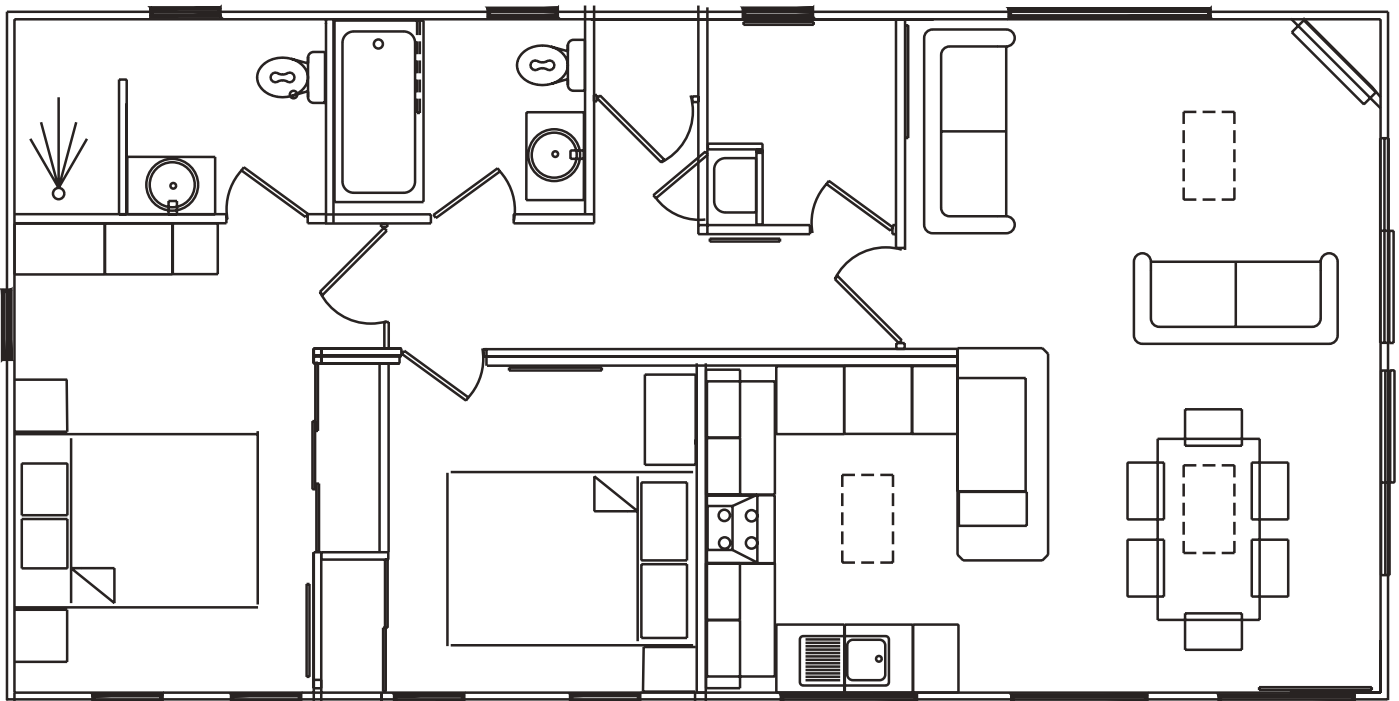

# Forest Lodge Special

---

36' x 20' 2 Bedroom

40' x 20' 2 Bedroom

# Forest Lodge Special

42' x 20' 2 Bedroom

43' x 22' 2 Bedroom

# Silverton Lodge

---

38' x 20' 2 Bedroom

40' x 20' 2 Bedroom

# Silverton Lodge

44' x 20' 2 Bedroom

45' x 20' 2 Bedroom