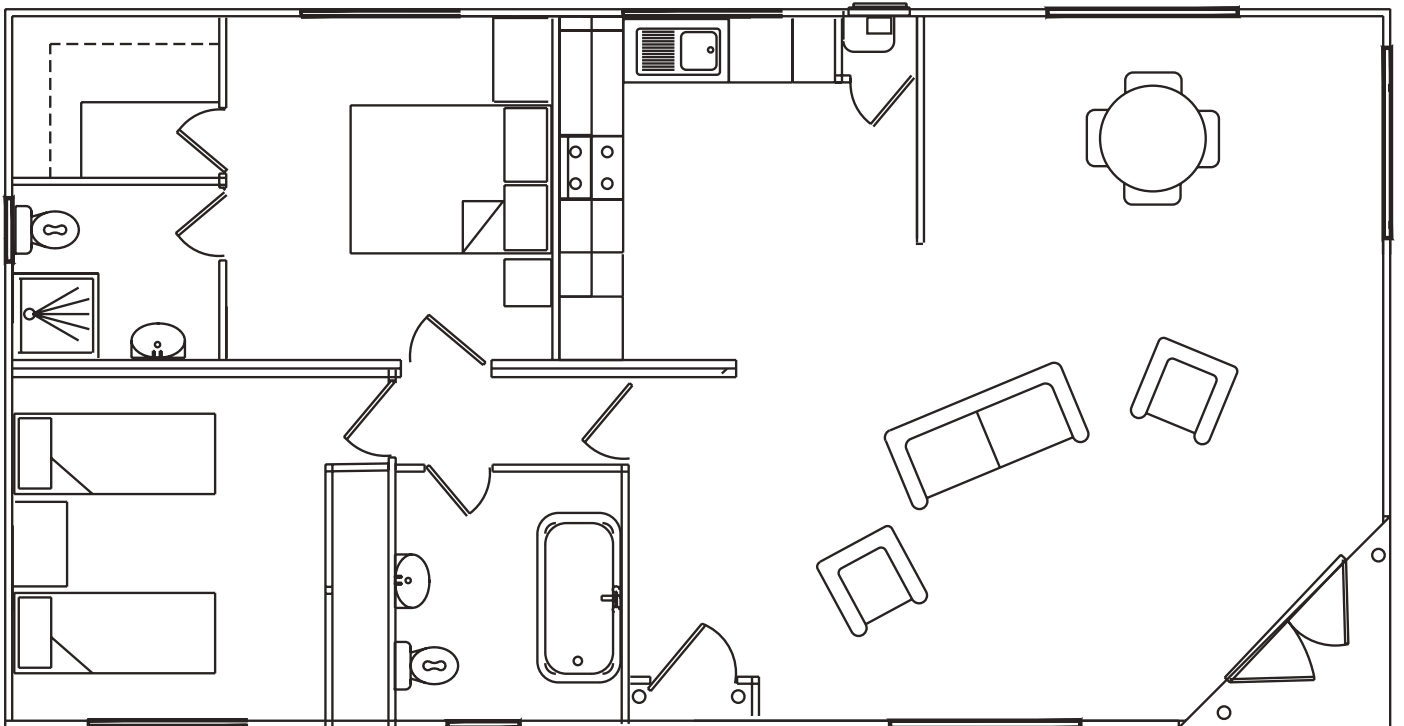

# Forest Lodge Special

---

36' x 20' 2 Bedroom

40' x 20' 2 Bedroom

# Forest Lodge Special

42' x 20' 2 Bedroom

43' x 22' 2 Bedroom

# Silverton Lodge

---

38' x 20' 2 Bedroom

40' x 20' 2 Bedroom

# Silverton Lodge

44' x 20' 2 Bedroom

45' x 20' 2 Bedroom