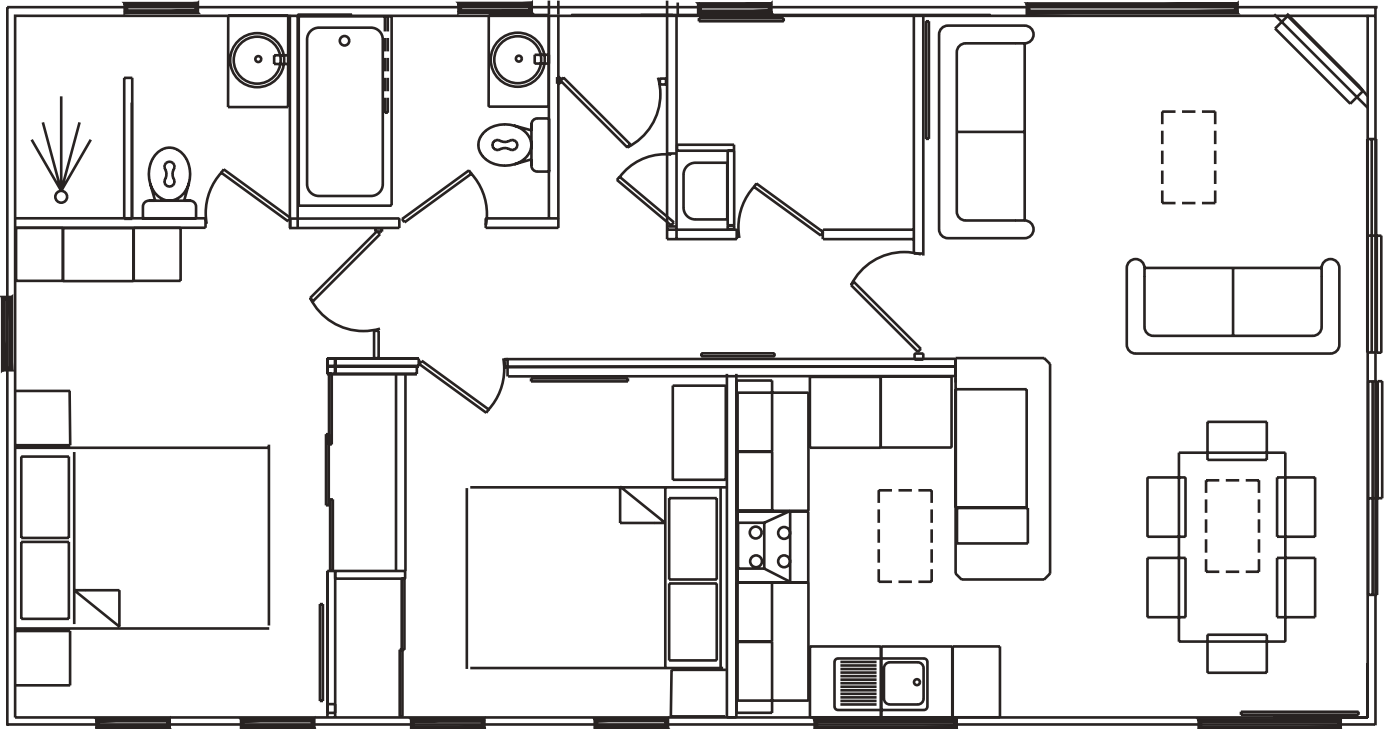

# Forest Lodge Special

---

36' x 20' 2 Bedroom

40' x 20' 2 Bedroom

# Forest Lodge Special

42' x 20' 2 Bedroom

43' x 22' 2 Bedroom

# Silverton Lodge

---

38' x 20' 2 Bedroom

40' x 20' 2 Bedroom

# Silverton Lodge

44' x 20' 2 Bedroom

45' x 20' 2 Bedroom